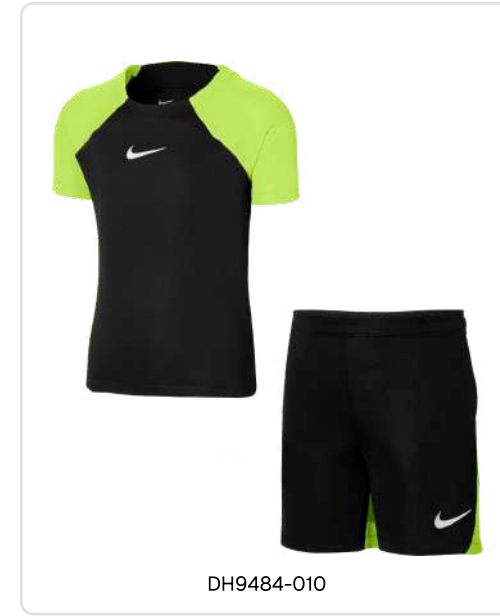

NIKE ACADEMY PRO KNIT ZIPPERED SHORT

Men FD7653 €29.99 Regular XS-3XL | Tall ST-3XLT

Lifecycle January 2024 - December 2026

NIKE ACADEMY PRO KNIT POLO

FD7600-329

FD7600-657

FD7600-467

FD7600-455

DJ3363-451

DJ3363-463

DJ3363-635

DJ3363-657

Youth DJ3363 €54.99 XS-XL

DRI-FIT ADV
Sustainable materials 

Lifecycle January 2024 - December 2026

NIKE ACADEMY PRO KNIT TRAINING KIT

DH9484-010

DH9484-013

DH9484-329

DH9484-451

DH9484-463

DH9484-635

DH9484-657

Youth DH9484 €34.99 XS-XL