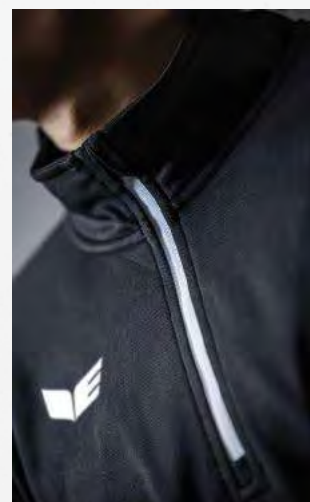

EUR 34.99*

INTRO SHORTS
PAGE 24

» Available from May

INTRO
SWEATSHIRT

- Contrasting color insert with ERIMA Wings print on the sleeves
- Durable functional material
- Embroidered ERIMA wing
- Straight cut
- Round neckline