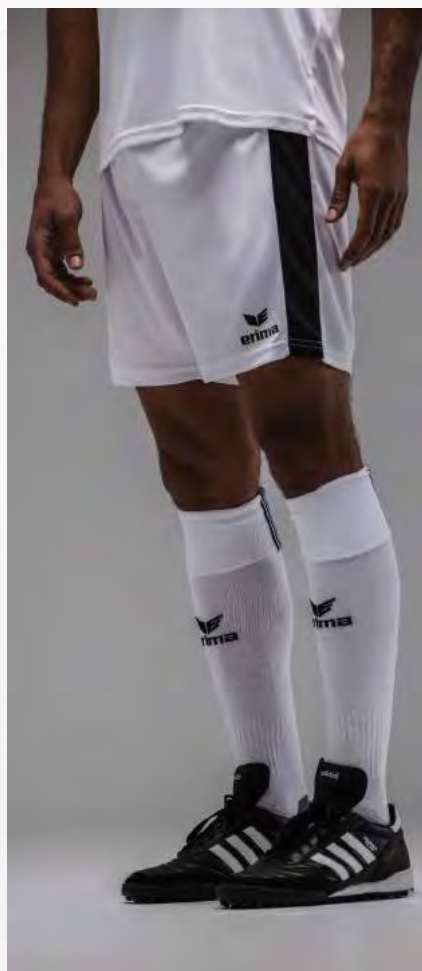

♂♂ **Sizes: 128, 140, 152, 164** **EUR 21.99***
 ♀ **Sizes: S, M, L, XL, XXL** **EUR 24.99***
 ⚽ **Sizes: 34, 36, 38, 40, 42, 44** **EUR 24.99***

NEW

100%
POLYESTER
RECYCLED

UNITE
TOGETHER

♂♂ 6152601 6152602 6152603 6152604 6152605 6152606 6152607
 ♀ 6152608 6152609 6152610 6152611 6152612 6152613 6152614
 black new royal smaragd red new navy new white bordeaux

RETRO STAR SHORTS

PREMIA
CMPT
TEAM

100% polyester

- Quick-drying functional material
- Elasticated waistband with drawstring
- Side length on size M: 46 cm
- No inner slip

♂♂ **Sizes: 116, 128, 140, 152, 164** **EUR 16.99***
 ♀ **Sizes: S, M, L, XL, XXL** **EUR 19.99***