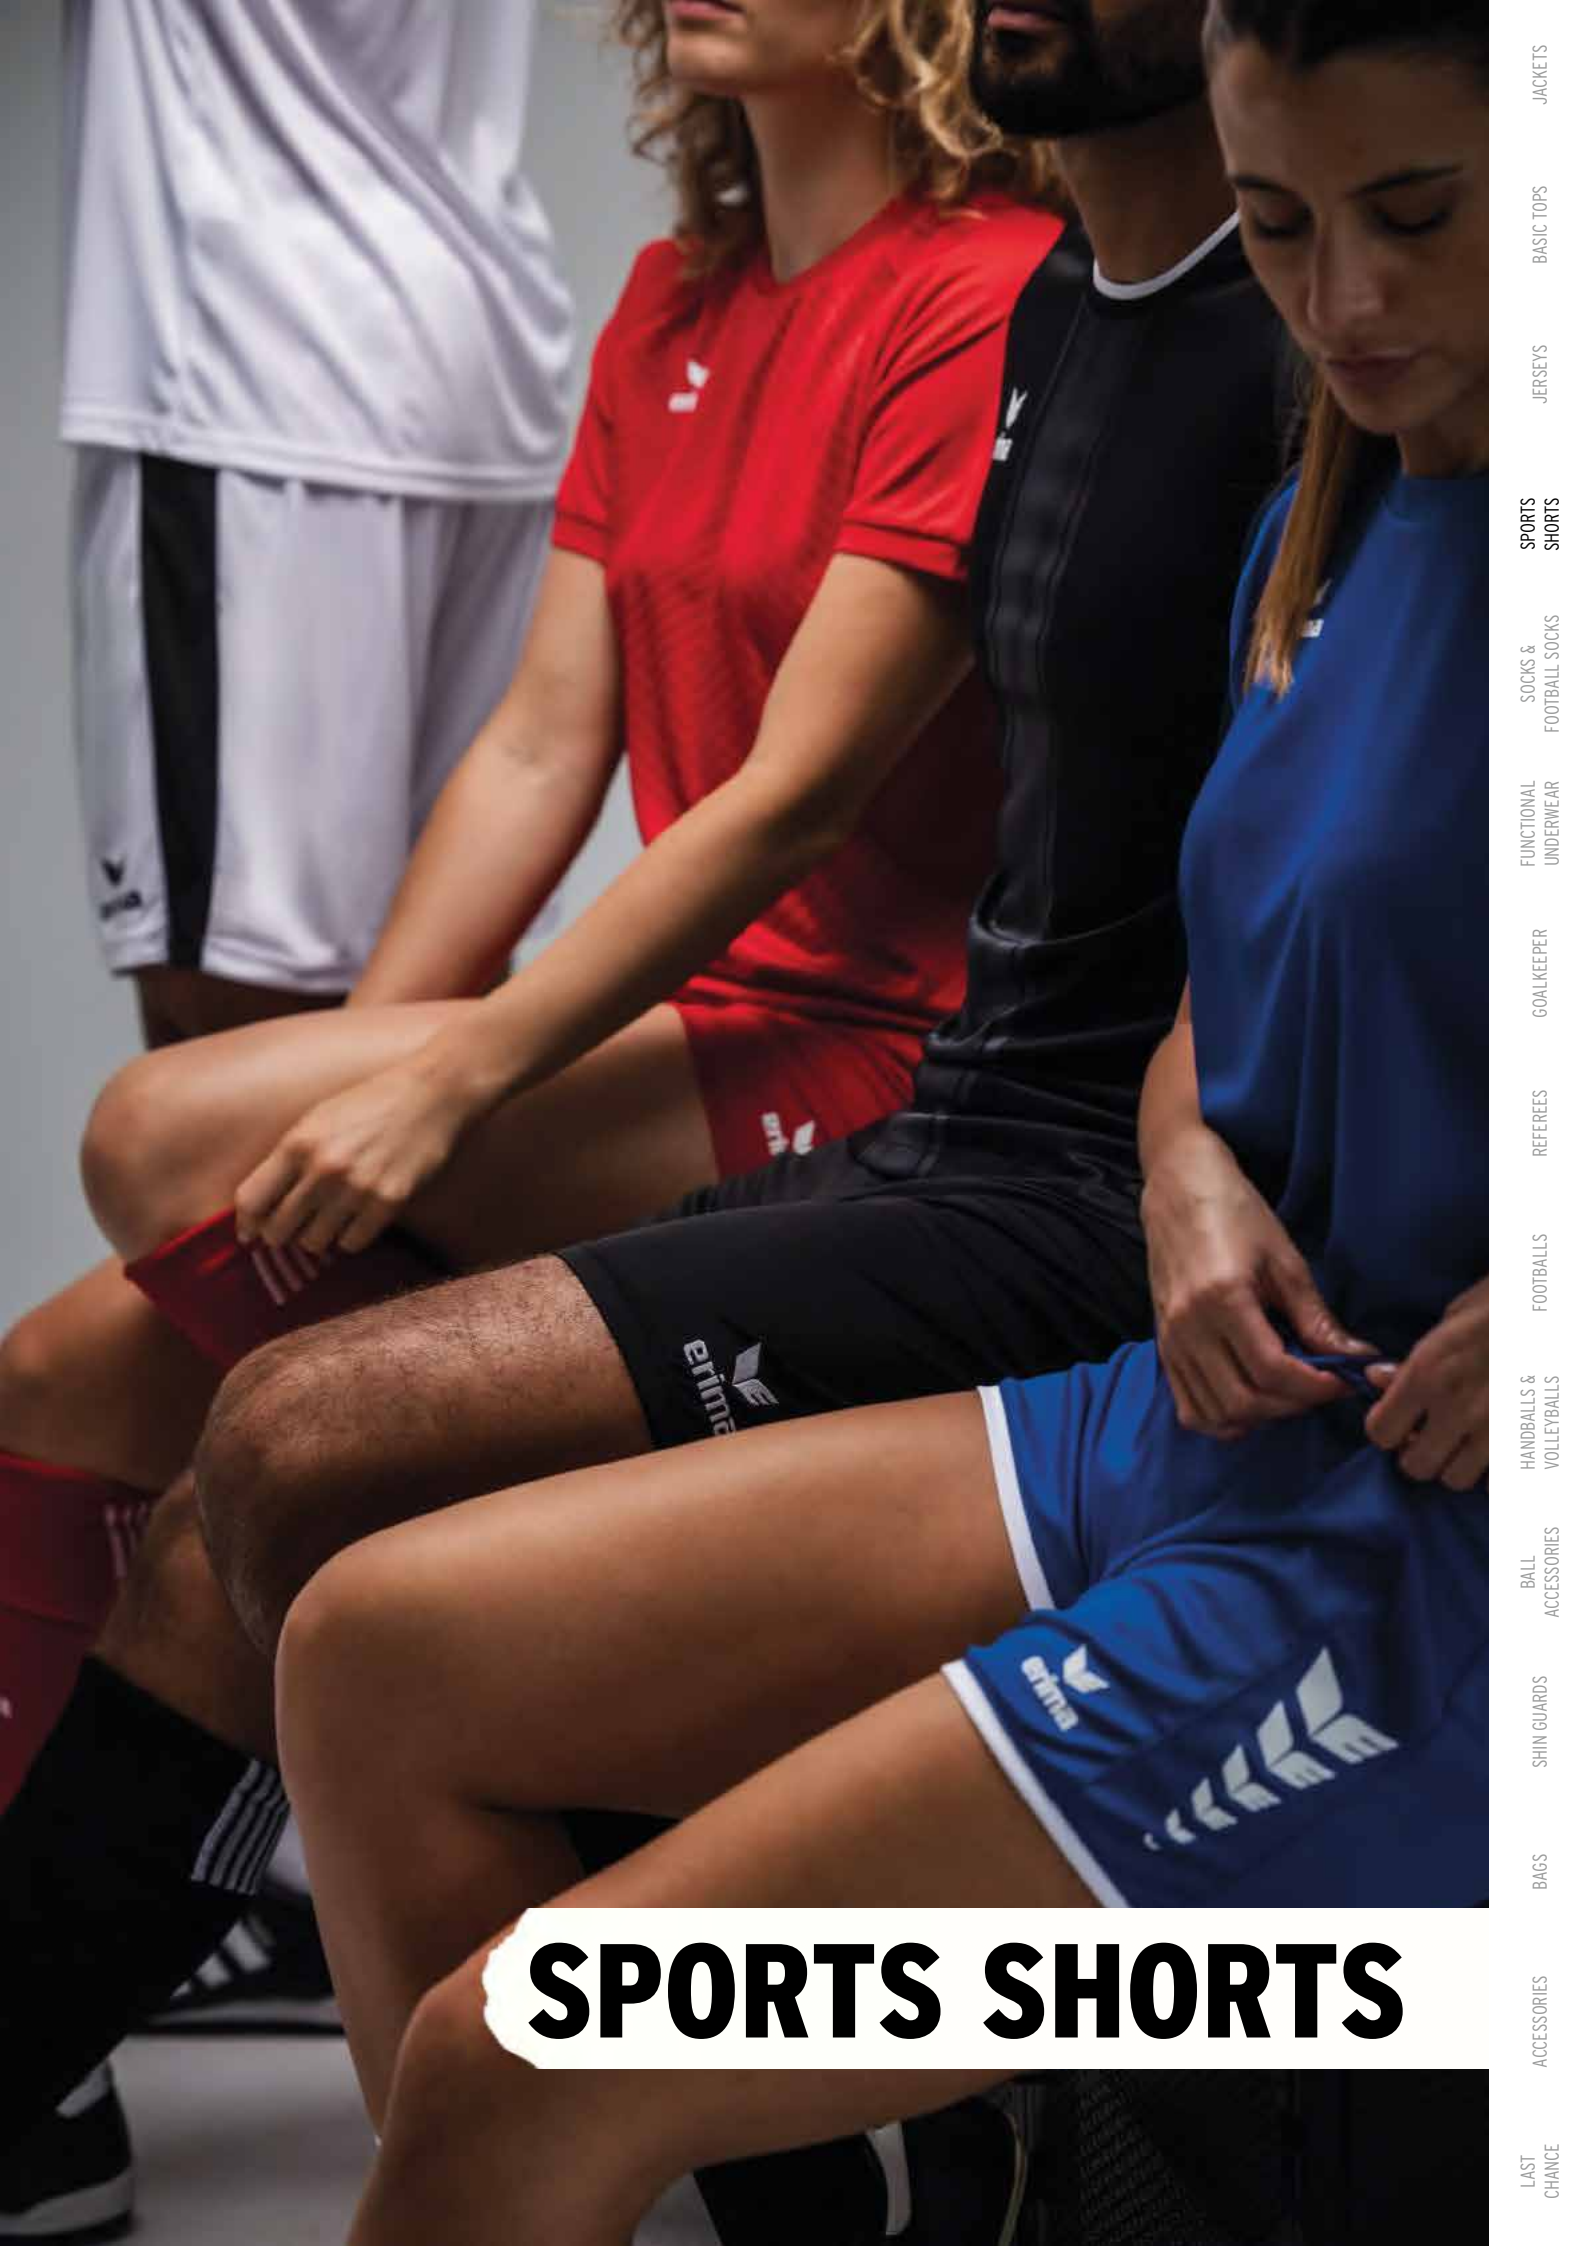

SPORTS SHORTS

LAST CHANCE

ACCESSORIES

BAGS

SHIN GUARDS

BALL ACCESSORIES

HANDBALLS & VOLLEYBALLS

FOOTBALLS

REFEREES

GOALKEEPER

FUNCTIONAL UNDERWEAR

SOCKS & FOOTBALL SOCKS

SPORTS SHORTS

JERSEYS

BASIC TOPS

JACKETS