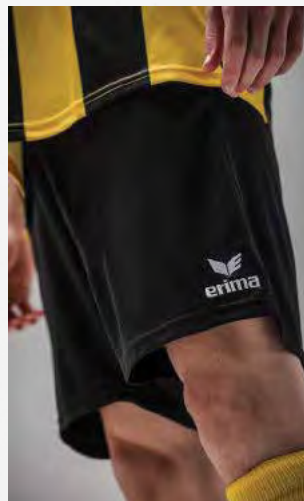

SIENA 3.0 JERSEY

PREMIA
CMPT
TEAM

- Moisture-wicking, quick-drying material
- Monochrome chest and back part for optimal finish
- Classic block stripes
- Two-tone v-neck
- Regular fit

100% polyester

♣ Sizes: 128, 140, 152, 164

EUR 32.99*

♣ Sizes: S, M, L, XL, XXL

EUR 34.99*

RIO 2.0 SHORTS 19,99 € / 22,99 €