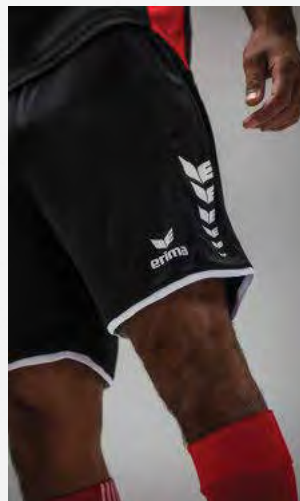

SIX WINGS JERSEY

- Resilient, quick-drying material
- Made from recycled polyester
- Reinforced collar
- Slightly rounded hem
- ERIMA wing design on the shoulder

PREMIA
CMPT
TEAM

100% polyester (recycled)

♂ **Sizes: 128, 140, 152, 164**
♀ **Sizes: S, M, L, XL, XXL**

EUR 27.99*
EUR 29.99*

WINGS SHORTS 24,99 €